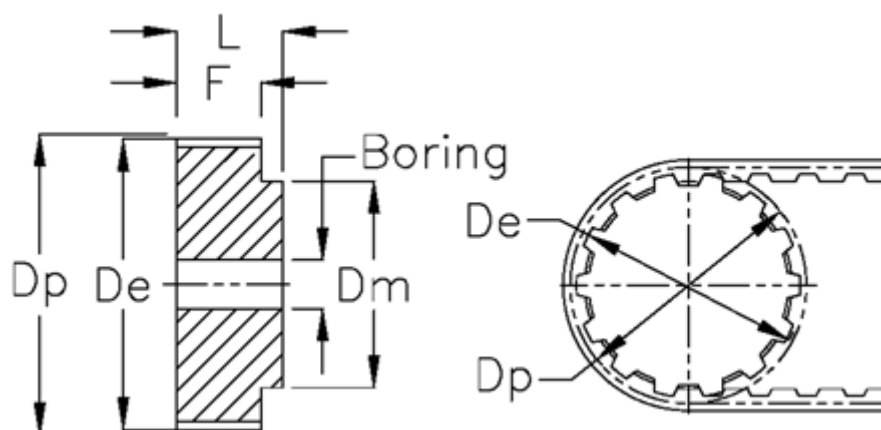

Data Sheet

Article number: 60415227044

Description: Timing Belt Pulley 27 AT5 44/0

Measures

Belt width	= - 16 mm	Type = AT5
D_e	= 68.8	Weight = 0.228
D_m	= 45	
D_p	= 70.1	
F	= 21	
L	= 27	
Pre-drilled	= 8	
Tooth number	= 44	